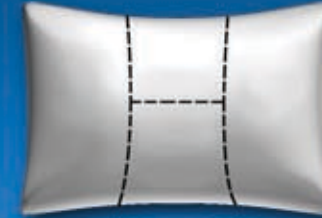

"H" Sectional Divided Design (SDD)