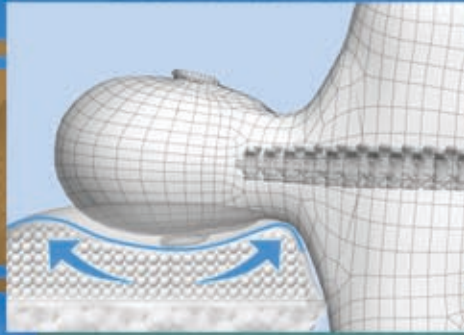

# Features

- Designed to relieve neck pain and alleviate stress areas
- Provides proper cervical alignment to enhance quality of sleep
- Micro-sphere allows the pillow to mould into different sleeping postures
- Tradition pillow layout divided into different sections for all dimensional support
- Double sided design - one side for full support, and other side provides the ultimate comfort
- Beads allow the pillow to mould into any sleeping posture, giving optimal support
- Manually adjustable support area
- Ultra light weight and fits standard pillow case size
- Massages the scalp when you move during sleeping
- Hypoallergenic unlike foam pillow and no water is needed

# Kosim Micro-Sphere Pillow

**K**osim Micro-Sphere Pillow is made of very high density fabric making it resilient and durable with high permeability for excellent ventilation. Each micro sphere pillow is filled with millions of fine beads which allow a perfect mould of anyone's sleeping posture giving optimal support.

The KOSIM Micro-Sphere Pillow combines the concept of a water pillow, hi-tech polystyrene stretchable beads and the elegant look of a traditional pillow design.

The pillow is divided into 2 separate layers. The first layer is filled with soft hypo-allergenic fibre filling and the second layer is filled with millions of micro beads. Both layers' materials are made up of high density fabric making it resilient and durable with high permeability for excellent ventilation.

Each pillow is filled with over a million fine micro beads 0.3 ~ 0.5mm in diameter. These hi-tech shell fabrics are stretchable allowing the micro beads to flow and mold into different shapes.

The micro sphere pillow adjusts to the user's natural body temperature because of the mechanical design of each micro bead. The micro beads are shaped in a sphere form creating space within each micro bead allowing airflow in and out of the pillow; this allows body heat to escape from the pillow.