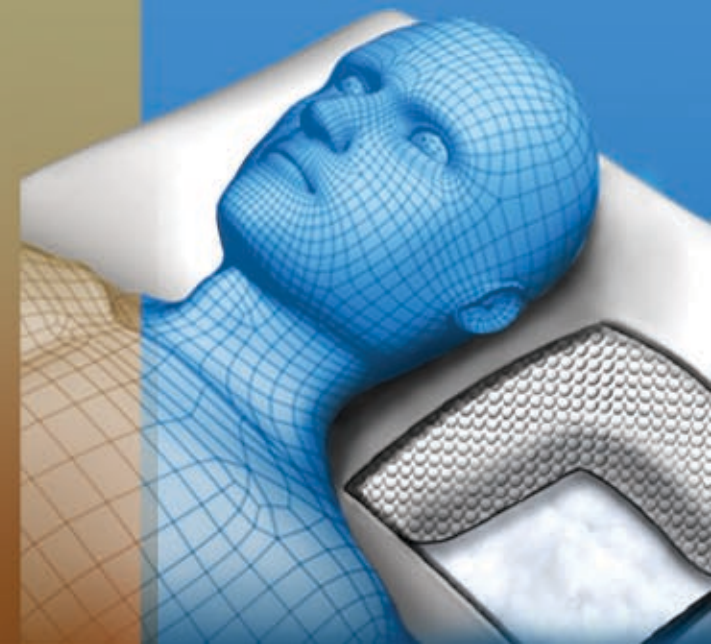

# Features

- Designed to relieve neck pain and alleviate stress areas
- Provides proper cervical alignment to enhance quality of sleep
- Micro-sphere allows the pillow to mould into different sleeping postures
- Tradition pillow layout divided into different sections for all dimensional support
- Double sided design - one side for full support, and other side provides the ultimate comfort
- Beads allow the pillow to mould into any sleeping posture, giving optimal support
- Manually adjustable support area
- Ultra light weight and fits standard pillow case size
- Massages the scalp when you move during sleeping
- Hypoallergenic unlike foam pillow and no water is needed

# Kosim Micro-Sphere Pillow

**K**osim Micro-Sphere Pillow is made of very high density fabric making it resilient and durable with high permeability for excellent ventilation. Each micro sphere pillow is filled with millions of fine beads which allow a perfect mould of anyone's sleeping posture giving optimal support.

The KOSIM Micro-Sphere Pillow combines the concept of a water pillow, hi-tech polystyrene stretchable beads and the elegant look of a traditional pillow design.

The pillow is divided into 2 separate layers. The first layer is filled with soft hypo-allergenic fibre filling and the second layer is filled with millions of micro beads. Both layers' materials are made up of high density fabric making it resilient and durable with high permeability for excellent ventilation.

Each pillow is filled with over a million fine micro beads 0.3 ~ 0.5mm in diameter. These hi-tech shell fabrics are stretchable allowing the micro beads to flow and mold into different shapes.

The micro sphere pillow adjusts to the user's natural body temperature because of the mechanical design of each micro bead. The micro beads are shaped in a sphere form creating space within each micro bead allowing airflow in and out of the pillow; this allows body heat to escape from the pillow.