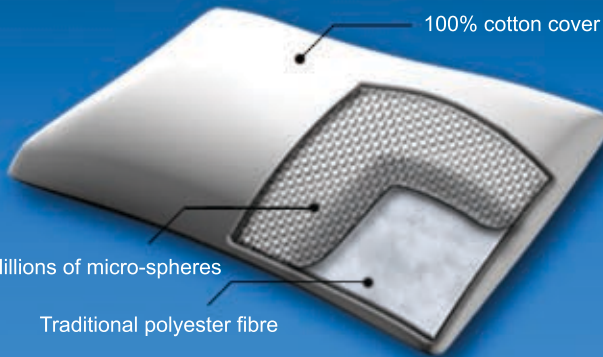

# Features

- Designed to relieve neck pain and alleviate stress areas
- Provides proper cervical alignment to enhance quality of sleep
- Micro-sphere allows the pillow to mould into different sleeping postures
- Tradition pillow layout divided into different sections for all dimensional support
- Double sided design - one side for full support, and other side provides the ultimate comfort
- Beads allow the pillow to mould into any sleeping posture, giving optimal support
- Manually adjustable support area
- Ultra light weight and fits standard pillow case size
- Massages the scalp when you move during sleeping
- Hypoallergenic unlike foam pillow and no water is needed

# Kosim Micro-Sphere Pillow

**K**osim Micro-Sphere Pillow is made of very high density fabric making it resilient and durable with high permeability for excellent ventilation. Each micro sphere pillow is filled with millions of fine beads which allow a perfect mould of anyone's sleeping posture giving optimal support.

The KOSIM Micro-Sphere Pillow combines the concept of a water pillow, hi-tech polystyrene stretchable beads and the elegant look of a traditional pillow design.

The pillow is divided into 2 separate layers. The first layer is filled with soft hypo-allergenic fibre filling and the second layer is filled with millions of micro beads. Both layers' materials are made up of high density fabric making it resilient and durable with high permeability for excellent ventilation.

Each pillow is filled with over a million fine micro beads 0.3 ~ 0.5mm in diameter. These hi-tech shell fabrics are stretchable allowing the micro beads to flow and mold into different shapes.

The micro sphere pillow adjusts to the user's natural body temperature because of the mechanical design of each micro bead. The micro beads are shaped in a sphere form creating space within each micro bead allowing airflow in and out of the pillow; this allows body heat to escape from the pillow.