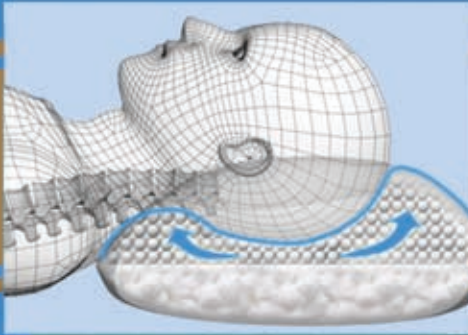

# Features

- Designed to relieve neck pain and alleviate stress areas
- Provides proper cervical alignment to enhance quality of sleep
- Micro-sphere allows the pillow to mould into different sleeping postures
- Tradition pillow layout divided into different sections for all dimensional support
- Double sided design - one side for full support, and other side provides the ultimate comfort
- Beads allow the pillow to mould into any sleeping posture, giving optimal support
- Manually adjustable support area
- Ultra light weight and fits standard pillow case size
- Massages the scalp when you move during sleeping
- Hypoallergenic unlike foam pillow and no water is needed

# Kosim Micro-Sphere Pillow

**K**osim Micro-Sphere Pillow is made of very high density fabric making it resilient and durable with high permeability for excellent ventilation. Each micro sphere pillow is filled with millions of fine beads which allow a perfect mould of anyone's sleeping posture giving optimal support.

The KOSIM Micro-Sphere Pillow combines the concept of a water pillow, hi-tech polystyrene stretchable beads and the elegant look of a traditional pillow design.

The pillow is divided into 2 separate layers. The first layer is filled with soft hypo-allergenic fibre filling and the second layer is filled with millions of micro beads. Both layers' materials are made up of high density fabric making it resilient and durable with high permeability for excellent ventilation.

Each pillow is filled with over a million fine micro beads 0.3 ~ 0.5mm in diameter. These hi-tech shell fabrics are stretchable allowing the micro beads to flow and mold into different shapes.

The micro sphere pillow adjusts to the user's natural body temperature because of the mechanical design of each micro bead. The micro beads are shaped in a sphere form creating space within each micro bead allowing airflow in and out of the pillow; this allows body heat to escape from the pillow.